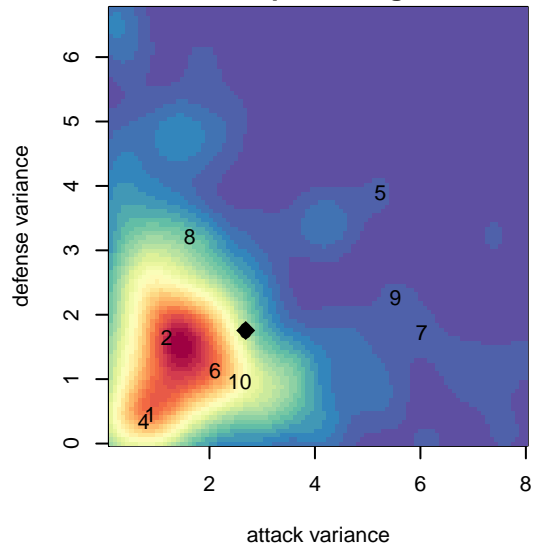

PacNW Maroon G03

Pacific Northwest SC
 Tukwila, WA
 G03 total strength=1840
 attack=54.31 defense=24.83
 fall league = RCL G03 Div 1

alt names used:
 PacNW 8 G03 Gold
 PACNW 03 MAROON (WA)
 PACNW 03 MAROON (WA)
 PacNW G03 Maroon A

Venues played:
 2017 Nike Crossfire Challenge Super Group U'
 2017 RCL G03 8th G Fall
 2017 Timbers Winter Showcase 2003 FWRL U
 2017 RCL G03 Div 1

PacNW Maroon G03
 Dots are actual minus expected GF (blue circles) and GA (red triangles).
 Blue line is smoothed change in attack strength. Red is smoothed change in defense strength.

**attack and defense variance (black dot)
relative to other teams
and top 10 in region**

**attack and defense rating
relative to others at age
and all opponents in last 13 months**

Performance relative to 13 month average