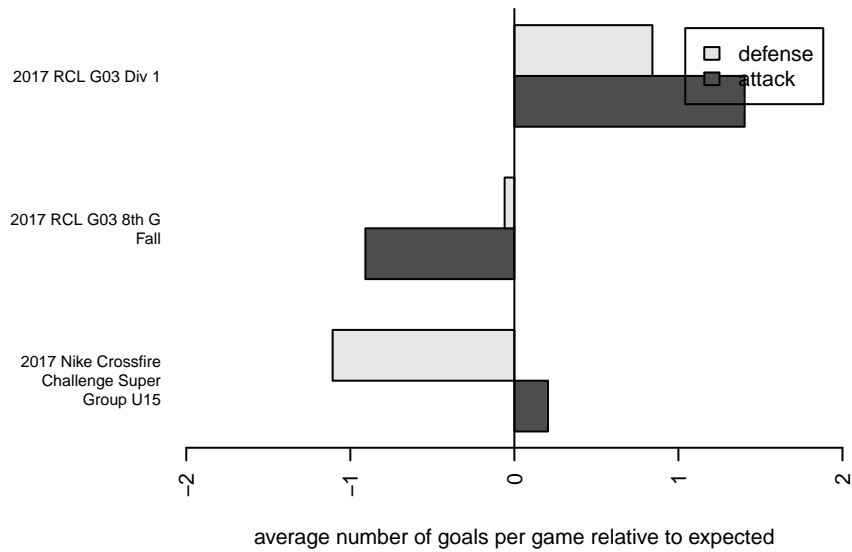

PacNW Maroon G03

Pacific Northwest SC
 Tukwila, WA
 G03 total strength=1840
 attack=54.31 defense=24.83
 fall league = RCL G03 Div 1

alt names used:
 PacNW 8 G03 Gold
 PACNW 03 MAROON (WA)
 PACNW 03 MAROON (WA)
 PacNW G03 Maroon A

Venues played:
 2017 Nike Crossfire Challenge Super Group U'
 2017 RCL G03 8th G Fall
 2017 Timbers Winter Showcase 2003 FWRL U
 2017 RCL G03 Div 1

PacNW Maroon G03
 Dots are actual minus expected GF (blue circles) and GA (red triangles).
 Blue line is smoothed change in attack strength. Red is smoothed change in defense strength.

**attack and defense variance (black dot)
relative to other teams
and top 10 in region**

**attack and defense rating
relative to others at age
and all opponents in last 13 months**

Performance relative to 13 month average