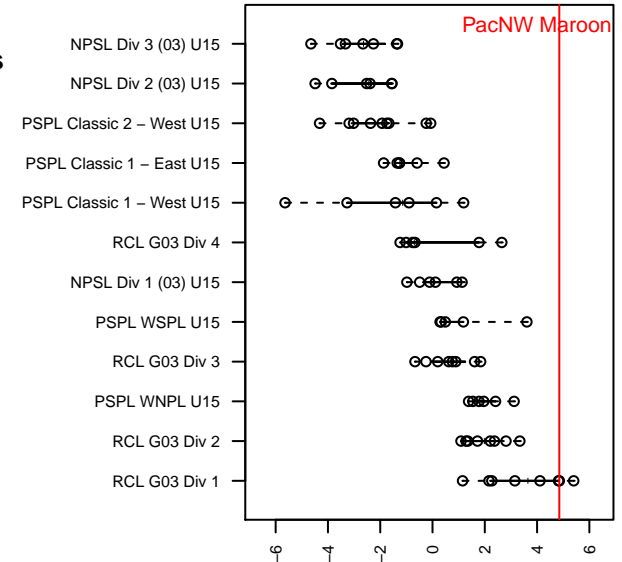

PacNW Maroon G03

Pacific Northwest SC
 Tukwila, WA
 G03 total strength=1840
 attack=54.31 defense=24.83
 fall league = RCL G03 Div 1

alt names used:
 PacNW 8 G03 Gold
 PACNW 03 MAROON (WA)
 PACNW 03 MAROON (WA)
 PacNW G03 Maroon A

Venues played:
 2017 Nike Crossfire Challenge Super Group U'
 2017 RCL G03 8th G Fall
 2017 Timbers Winter Showcase 2003 FWRL U
 2017 RCL G03 Div 1

PacNW Maroon G03
 Dots are actual minus expected GF (blue circles) and GA (red triangles).
 Blue line is smoothed change in attack strength. Red is smoothed change in defense strength.

**attack and defense variance (black dot)
relative to other teams
and top 10 in region**

**attack and defense rating
relative to others at age
and all opponents in last 13 months**

Performance relative to 13 month average