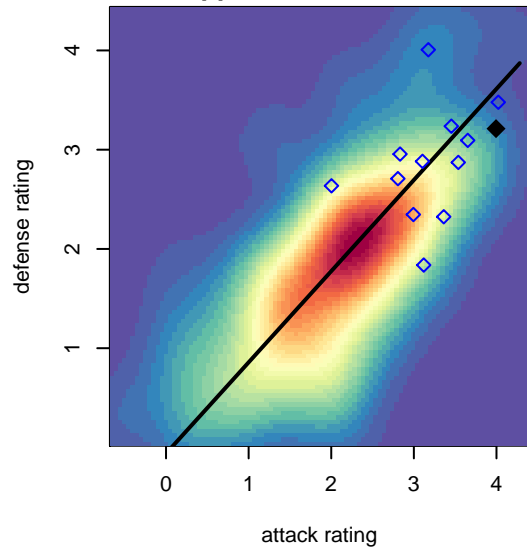

PacNW Maroon G03

Pacific Northwest SC
 Tukwila, WA
 G03 total strength=1840
 attack=54.31 defense=24.83
 fall league = RCL G03 Div 1

alt names used:
 PacNW 8 G03 Gold
 PACNW 03 MAROON (WA)
 PACNW 03 MAROON (WA)
 PacNW G03 Maroon A

Venues played:
 2017 Nike Crossfire Challenge Super Group U'
 2017 RCL G03 8th G Fall
 2017 Timbers Winter Showcase 2003 FWRL U
 2017 RCL G03 Div 1

PacNW Maroon G03
 Dots are actual minus expected GF (blue circles) and GA (red triangles).
 Blue line is smoothed change in attack strength. Red is smoothed change in defense strength.

**attack and defense variance (black dot)
relative to other teams
and top 10 in region**

**attack and defense rating
relative to others at age
and all opponents in last 13 months**

Performance relative to 13 month average