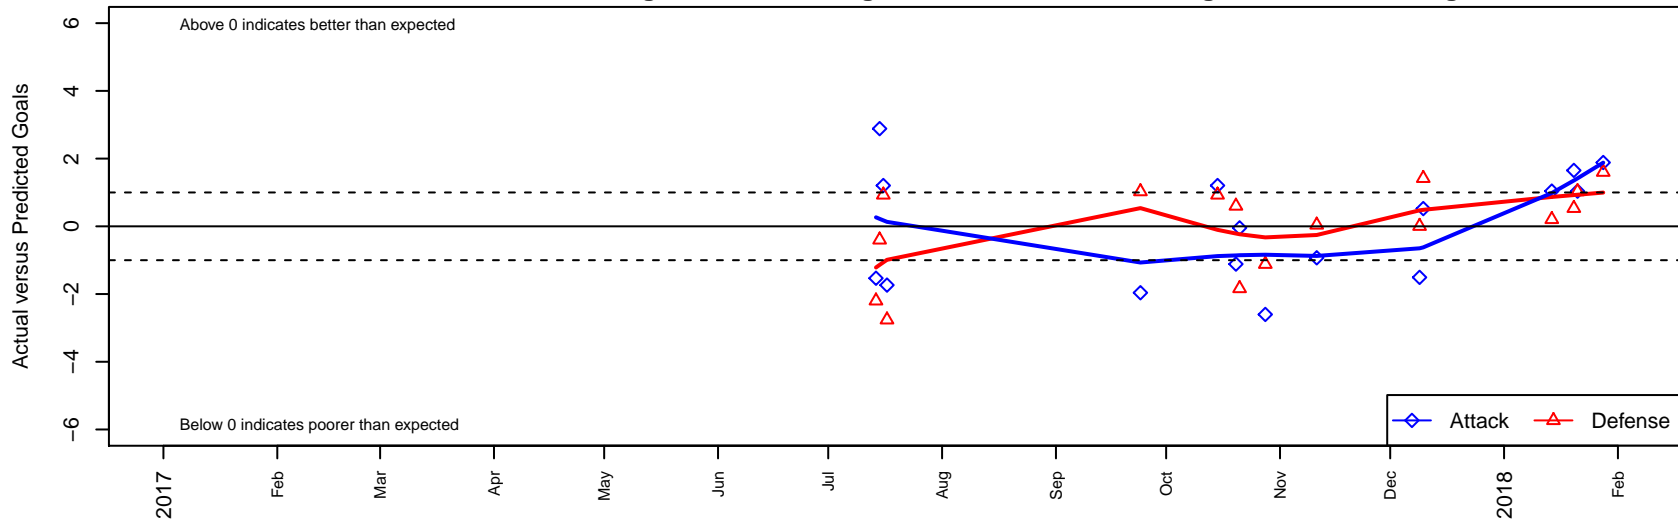

PacNW Maroon G03

Pacific Northwest SC
 Tukwila, WA
 G03 total strength=1840
 attack=54.31 defense=24.83
 fall league = RCL G03 Div 1

alt names used:
 PacNW 8 G03 Gold
 PACNW 03 MAROON (WA)
 PACNW 03 MAROON (WA)
 PacNW G03 Maroon A

Venues played:
 2017 Nike Crossfire Challenge Super Group U'
 2017 RCL G03 8th G Fall
 2017 Timbers Winter Showcase 2003 FWRL U
 2017 RCL G03 Div 1

PacNW Maroon G03
 Dots are actual minus expected GF (blue circles) and GA (red triangles).
 Blue line is smoothed change in attack strength. Red is smoothed change in defense strength.

**attack and defense variance (black dot)
relative to other teams
and top 10 in region**

**attack and defense rating
relative to others at age
and all opponents in last 13 months**

Performance relative to 13 month average